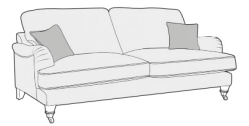

Albert in Animal Velvet

LEARN MORE

Bring Out Your Wild Side

Frame	Precision made solid wood frame
Back & Seat	Each Albert is handmade from start to finish with a unique webbed and sprung suspension system. Superior foam and the sprung seat gives you that perfect balance of support and squishy comfort.
Feet/Legs	Removable turned hardwood feet
Dress options	Sumptuous velvet, made from durable polyester. Colours: Leopard Gold, Zebra Gold
Scatter Cushions	Includes matching fibre filled scatter cushions

4 Seater Sofa

3 Seater Sofa

2 Seater Sofa

Armchair

Dimensions (cms)	Width	Depth	Height	Seat Height	Seat Width	Arm Height	Seat Depth
4 Seater Sofa	210	97	90	46	182	60	65
3 Seater Sofa	190	97	90	46	162	60	65
2 Seater Sofa	152	97	90	46	124	60	65
Armchair	89	97	90	46	61	60	65
Footstool	111	55	31	n/a	n/a	n/a	n/a