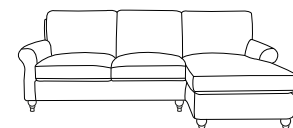

Benji in Plush Velvet

LEARN MORE

Sink Into Effortless Comfort

Frame	Hardwood supporting rails for longevity
Seat	Pocket sprung seat topped with foam & feather wrapped cushions for balance of support and comfort
Back	Seat cushions are carefully filled with high quality fibre for supportive comfort
Feet/Legs	Removable solid wood feet
Dress options	Sumptuous plush velvet, crafted from durable polyester and available in a wide range of colours, from rich jewel tones to timeless heritage shades

2 Corner 2

Chaise LHF

4 Seater Sofa

2 Seater Sofa

Armchair

Footstool

Dimensions (cms)	Width	Depth	Height	Seat Depth	Seat Height	Seat Width	Arm Height
4 Seater Sofa	236	103	94	57	51	195	62
3.5 Seater Sofa	208	103	94	57	51	167	62
3 Seater Sofa	171	103	94	57	51	130	62
2 Seater Sofa	151	103	94	57	51	110	62
Chaise LHF/RHF	240	163	94	57	51	199	62
2 Corner 2	205	270	94	57	51	205	62
2 Corner 1/ 1 Corner 2	205/105	201	94	57	51	205/105	62
Armchair	83	103	94	57	51	53	62
Footstool	70	59	50	n/a	n/a	n/a	n/a