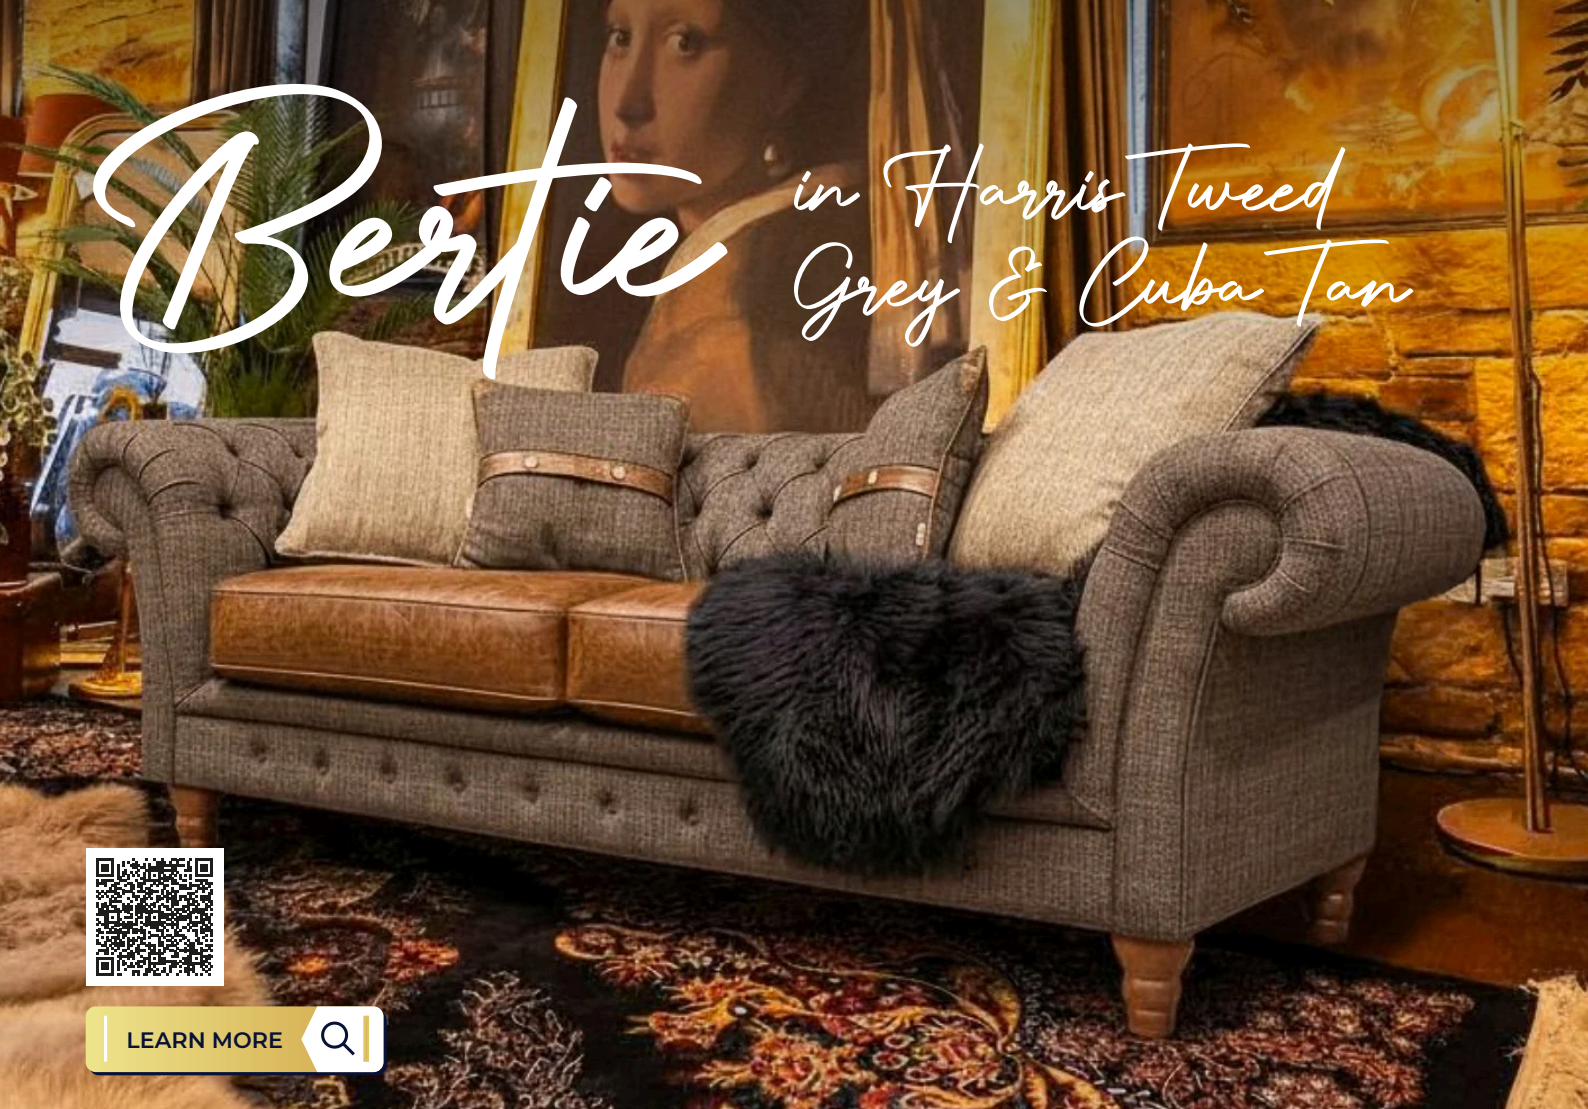

Bertie

in Harris Tweed
Grey & Cuba Tan

LEARN MORE

Iconic Chesterfield Style, Tailored in Harris Tweed & Leather

Frame	Beautifully crafted hardwood rails.
Back and Seat	Constructed with zig zag steel springs for durability and comfort.
Feet/Legs	Removable hardwood legs.
Dress options	Finished in iconic Harris Tweed wool and luxury Cuba Tan leather, combining classic style with everyday comfort.