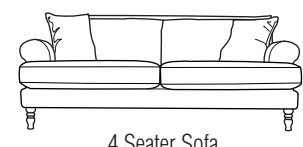

Dimensions (cms)	Width	Depth	Height	Seat Depth	Seat Height	Seat Width	Arm Height
Armchair	88	86	85	62	45	n/a	57
Snuggler	130	98	61	62	45	92	57
2 Seater Sofa	160	96	85	62	45	122	57
3 Seater Sofa	200	96	85	62	45	162	57
4 Seater Sofa	220	96	85	62	45	182	57
2 Corner 2	266x266	96	85	62	45	210	57
LHF/RHF Chaise	266	151	85	62	45	210	57
Footstool	75	62	44	n/a	n/a	n/a	n/a