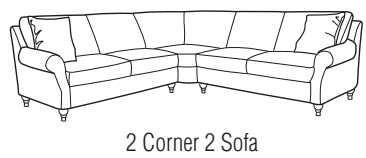

Dopamine in Opulence

LEARN MORE

Where Dopamine Design Meets Everyday Luxury

Frame	Hardwood supporting rails for longevity.
Seat	Zig zag sprung seat topped with foam & feather wrapped cushions for balance of support and comfort.
Back	Seat cushions are carefully filled with high quality foam and feather wrap for that squishy feel.
Feet/Legs	Removable solid wood feet.
Dress options	Opulence Velvet is a durable fabric with a soft texture and distinctive finish.
Scatter Cushions	Comes with matching feather filled scatter cushions.

Dimensions (cms)	Width	Depth	Height	Seat Depth	Seat Height	Seat Width	Arm Height
Armchair	88	86	85	62	45	n/a	57
Snuggler	130	98	61	62	45	92	57
2 Seater Sofa	160	96	85	62	45	122	57
3 Seater Sofa	200	96	85	62	45	162	57
4 Seater Sofa	220	96	85	62	45	182	57
2 Corner 2	266x266	96	85	62	45	210	57
LHF/RHF Chaise	266	151	85	62	45	210	57
Footstool	75	62	44	n/a	n/a	n/a	n/a