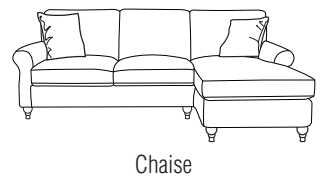

Dopamine in Opulence

LEARN MORE

Where Dopamine Design Meets Everyday Luxury

Frame	Hardwood supporting rails for longevity.
Seat	Zig zag sprung seat topped with foam & feather wrapped cushions for balance of support and comfort.
Back	Seat cushions are carefully filled with high quality foam and feather wrap for that squishy feel.
Feet/Legs	Removable solid wood feet.
Dress options	Opulence Velvet is a durable fabric with a soft texture and distinctive finish.
Scatter Cushions	Comes with matching feather filled scatter cushions.

Dimensions (cms)	Width	Depth	Height	Seat Depth	Seat Height	Seat Width	Arm Height
Armchair	88	86	85	62	45	n/a	57
Snuggler	130	98	61	62	45	92	57
2 Seater Sofa	160	96	85	62	45	122	57
3 Seater Sofa	200	96	85	62	45	162	57
4 Seater Sofa	220	96	85	62	45	182	57
2 Corner 2	266x266	96	85	62	45	210	57
LHF/RHF Chaise	266	151	85	62	45	210	57
Footstool	75	62	44	n/a	n/a	n/a	n/a