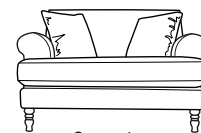

Dopamine in Zebra Gold

LEARN MORE

Fearlessly Bold. Effortlessly Luxurious

Frame	Hardwood supporting rails for longevity.
Seat	Zig zag sprung seat topped with foam & feather wrapped cushions for balance of support and comfort.
Back	Seat cushions are carefully filled with high quality foam and feather wrap for that squishy feel.
Feet/Legs	Removable solid wood feet.
Dress options	Bold woven animal-print velvet for a standout, on-trend look
Scatter Cushions	Comes with matching feather filled scatter cushions.

Snuggler

Dimensions (cms)	Width	Depth	Height	Seat Depth	Seat Height	Seat Width	Arm Height
Armchair	88	86	85	62	45	n/a	57
Snuggler	130	98	61	62	45	92	57
2 Seater Sofa	160	96	85	62	45	122	57
3 Seater Sofa	200	96	85	62	45	162	57
4 Seater Sofa	220	96	85	62	45	182	57
2 Corner 2	266x266	96	85	62	45	210	57
LHF/RHF Chaise	266	151	85	62	45	210	57
Footstool	75	62	44	n/a	n/a	n/a	n/a

Sizes are approximate and Vintage Sofa Co. reserves the right to alter specifications in the interest of improved quality.

Follow us on

YouTube TripAdvisor

★★★★★ Rated on

★ Trustpilot ★ REVIEWS.io
Google

VINTAGE SOFA CO.
YORKSHIRE

The Family Business Community.
Yorkshire & Humber Awards
Winner!

☎ 01422 761000

✉ sales@vintagesofa.co.uk

🏠 Jowler Mill, HX2 6TB

🌐 vintagesofa.co.uk