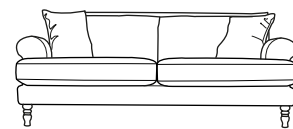

## Fearlessly Bold. Effortlessly Luxurious

<b>Frame</b>	Hardwood supporting rails for longevity.
<b>Seat</b>	Zig zag sprung seat topped with foam & feather wrapped cushions for balance of support and comfort.
<b>Back</b>	Seat cushions are carefully filled with high quality foam and feather wrap for that squishy feel.
<b>Feet/Legs</b>	Removable solid wood feet.
<b>Dress options</b>	Bold woven animal-print velvet for a standout, on-trend look
<b>Scatter Cushions</b>	Comes with matching feather filled scatter cushions.

4 Seater Sofa

Footstool

Snuggler

Armchair

Dimensions (cms)	Width	Depth	Height	Seat Depth	Seat Height	Seat Width	Arm Height
Armchair	88	86	85	62	45	n/a	57
Snuggler	130	98	61	62	45	92	57
2 Seater Sofa	160	96	85	62	45	122	57
3 Seater Sofa	200	96	85	62	45	162	57
4 Seater Sofa	220	96	85	62	45	182	57
2 Corner 2	266x266	96	85	62	45	210	57
LHF/RHF Chaise	266	151	85	62	45	210	57
Footstool	75	62	44	n/a	n/a	n/a	n/a