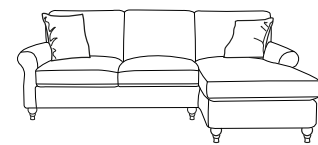

4 Seater Sofa

Footstool

Snuggler

Armchair

Dimensions (cms)	Width	Depth	Height	Seat Depth	Seat Height	Seat Width	Arm Height
Armchair	88	86	85	62	45	n/a	57
Snuggler	130	98	61	62	45	92	57
2 Seater Sofa	160	96	85	62	45	122	57
3 Seater Sofa	200	96	85	62	45	162	57
4 Seater Sofa	220	96	85	62	45	182	57
2 Corner 2	266x266	96	85	62	45	210	57
LHF/RHF Chaise	266	151	85	62	45	210	57
Footstool	75	62	44	n/a	n/a	n/a	n/a

Chaise

2 Corner 2 Sofa

Sizes are approximate and Vintage Sofa Co. reserves the right to alter specifications in the interest of improved quality.

Follow us on

YouTube TripAdvisor

★★★★★ Rated on

★ Trustpilot ★ REVIEWS.io  
Google