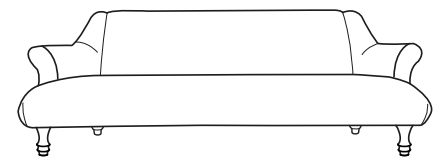

## Luxury for the Fearlessly Stylish.

Frame	Hardwood rails for longevity
Back & Seat	Designed for outstanding comfort, the seat features zig-zag spring suspension with luxurious foam cushioning for superior support and durability. A superloop sprung back with a soft foam topper creates a relaxed, sink-in feel while maintaining excellent support
Feet/Legs	Removable turned hardwood feet
Dress options	Opulence Velvet is a durable fabric with a soft texture and distinctive finish

4 Seater

Loveseat Snuggler

Armchair

Dimensions (cms)	Width	Depth	Height	Seat Depth	Seat Height	Seat Width	Arm Height
4 Seater Sofa	220	103	99	60	42	172	60
3 Seater Sofa	198	103	99	60	42	150	60
2 Seater Sofa	168	103	99	60	42	120	60
Loveseat Snuggler	131	103	99	60	42	85	60
Armchair	89	103	99	60	42	45	60