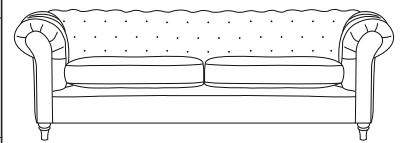

Mayfair Plush

Where Plush Comfort Meets Timeless Luxury

Frame	Hardwood rails for longevity
Back & Seat	Designed for outstanding comfort, the seat features zig-zag spring suspension with luxurious foam cushions for superior support and durability. A superloop sprung back with a soft foam topper creates a relaxed, sink-in feel while maintaining excellent support
Cushions	Feather filled scatter cushions for squishy comfort
Feet/Legs	Removable turned hardwood feet
Dress options	Sumptuous plush velvet, crafted from durable polyester and available in a wide range of colours, from rich jewel tones to timeless heritage shades

4 Seater Sofa

2 Seater Sofa

Snuggler

Dimensions (cms)	Width	Depth	Height	Seat Depth	Seat Height	Seat Width	Arm Height
4 Seater	248	99	63	58	45	200	65
3 Seater	206	99	63	58	45	159	65
2 Seater	180	99	63	58	45	129	65
Snuggler	135	95	90	58	45	85	65