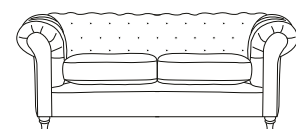

2 Seater Sofa