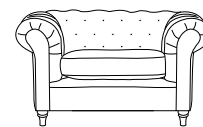

## Sunshine Velvet, Signature Mayfair Luxury

<b>Frame</b>	Hardwood rails for longevity
<b>Back &amp; Seat</b>	Designed for outstanding comfort, the seat features zig-zag spring suspension with luxurious foam cushions for superior support and durability. A superloop sprung back with a soft foam topper creates a relaxed, sink-in feel while maintaining excellent support
<b>Cushions</b>	Feather filled scatter cushions for squishy comfort
<b>Feet/Legs</b>	Removable turned hardwood feet
<b>Dress options</b>	Dressed in stunning shades of high-pile Italian velvet. 100,000 rub count, 63% polyester, 37% cotton

4 Seater Sofa

2 Seater Sofa

Snuggler

Dimensions (cms)	Width	Depth	Height	Seat Depth	Seat Height	Seat Width	Arm Height
4 Seater	248	99	63	58	45	200	65
3 Seater	206	99	63	58	45	159	65
2 Seater	180	99	63	58	45	129	65
Snuggler	135	95	90	58	45	85	65