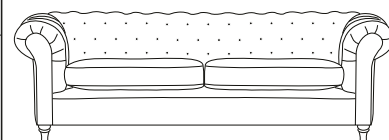

## Sunshine Velvet, Signature Mayfair Luxury

<b>Frame</b>	Hardwood rails for longevity
<b>Back &amp; Seat</b>	Designed for outstanding comfort, the seat features zig-zag spring suspension with luxurious foam cushions for superior support and durability. A superloop sprung back with a soft foam topper creates a relaxed, sink-in feel while maintaining excellent support
<b>Cushions</b>	Feather filled scatter cushions for squishy comfort
<b>Feet/Legs</b>	Removable turned hardwood feet
<b>Dress options</b>	Dressed in stunning shades of high-pile Italian velvet. 100,000 rub count, 63% polyester, 37% cotton