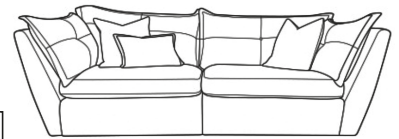

Noorland Animal Print

LEARN MORE 

Wild at heart, designed for the daring

Frame	Hardwood supporting rails for longevity
Seat	Serpentine seat springs. Deep, cloud-like comfort with foam-and-feather seating and plush cushions
Back	Fibre filled back for added comfort. Clever design allows easy delivery through standard doorways
Dress options	Striking animal print woven fabrics for a statement look

3 Seater Sofa

2 Seater Sofa

2 Corner 2

Snuggler

Dimensions (cms)	Width	Depth	Height	Seat Depth	Seat Height	Seat Width	Arm Height
4 Seater	268	108	97	73	56	200	79
3 Seater	225	108	97	64	56	150	79
2 Seater	197	108	97	64	56	118	79
2 Corner 2	260	260	97	64	56	177	79
Snuggler	164	108	97	64	56	83	79
Footstool	106	90	56	n/a	n/a	n/a	n/a