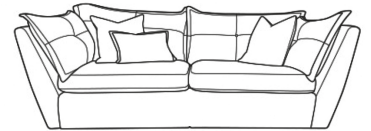

Noorland Animal Print

LEARN MORE 

Wild at heart, designed for the daring

Frame	Hardwood supporting rails for longevity
Seat	Serpentine seat springs. Deep, cloud-like comfort with foam-and-feather seating and plush cushions
Back	Fibre filled back for added comfort. Clever design allows easy delivery through standard doorways
Dress options	Striking animal print woven fabrics for a statement look

3 Seater Sofa

2 Seater Sofa

2 Corner 2

Snuggler

Dimensions (cms)	Width	Depth	Height	Seat Depth	Seat Height	Seat Width	Arm Height
4 Seater	268	108	97	73	56	200	79
3 Seater	225	108	97	64	56	150	79
2 Seater	197	108	97	64	56	118	79
2 Corner 2	260	260	97	64	56	177	79
Snuggler	164	108	97	64	56	83	79
Footstool	106	90	56	n/a	n/a	n/a	n/a