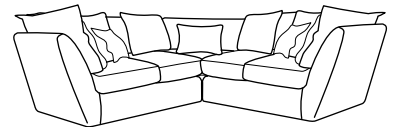

Noorland Animal Print

LEARN MORE 

Wild at heart, designed for the daring

Frame	Hardwood supporting rails for longevity
Seat	Serpentine seat springs. Deep, cloud-like comfort with foam-and-feather seating and plush cushions
Back	Fibre filled back for added comfort. Clever design allows easy delivery through standard doorways
Dress options	Striking animal print woven fabrics for a statement look

3 Seater Sofa

2 Seater Sofa

2 Corner 2

Snuggler

Dimensions (cms)	Width	Depth	Height	Seat Depth	Seat Height	Seat Width	Arm Height
4 Seater	268	108	97	73	56	200	79
3 Seater	225	108	97	64	56	150	79
2 Seater	197	108	97	64	56	118	79
2 Corner 2	260	260	97	64	56	177	79
Snuggler	164	108	97	64	56	83	79
Footstool	106	90	56	n/a	n/a	n/a	n/a