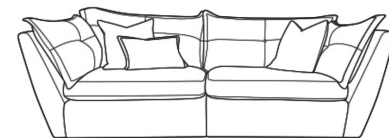

Noorland

in Plush Velvet

LEARN MORE

Stretch out, sink in, stay longer

Frame	Hardwood supporting rails for longevity.
Seat	Serpentine seat springs. Deep, cloud-like comfort with foam-and-feather seating and plush cushions.
Back	Fibre filled back for added comfort. Clever design allows easy delivery through standard doorways.
Dress options	Sumptuous plush velvet, crafted from durable polyester and available in a wide range of colours.

3 Seater Sofa

2 Seater Sofa

2 Corner 2

Snuggler

Dimensions (cms)	Width	Depth	Height	Seat Depth	Seat Height	Seat Width	Arm Height
4 Seater	268	108	97	73	56	200	79
3 Seater	225	108	97	64	56	150	79
2 Seater	197	108	97	64	56	118	79
2 Corner 2	260	260	97	64	56	177	79
Snuggler	164	108	97	64	56	83	79
Footstool	106	90	56	n/a	n/a	n/a	n/a