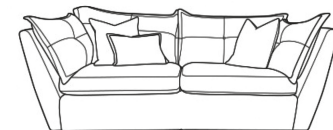

Noorland

in Plush Velvet

LEARN MORE

Stretch out, sink in, stay longer

Frame	Hardwood supporting rails for longevity.
Seat	Serpentine seat springs. Deep, cloud-like comfort with foam-and-feather seating and plush cushions.
Back	Fibre filled back for added comfort. Clever design allows easy delivery through standard doorways.
Dress options	Sumptuous plush velvet, crafted from durable polyester and available in a wide range of colours.

3 Seater Sofa

2 Seater Sofa

2 Corner 2

Snuggler

Dimensions (cms)	Width	Depth	Height	Seat Depth	Seat Height	Seat Width	Arm Height
4 Seater	268	108	97	73	56	200	79
3 Seater	225	108	97	64	56	150	79
2 Seater	197	108	97	64	56	118	79
2 Corner 2	260	260	97	64	56	177	79
Snuggler	164	108	97	64	56	83	79
Footstool	106	90	56	n/a	n/a	n/a	n/a