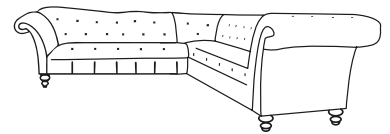

Oskar Italia

in Plush Velvet

LEARN MORE

Sink into velvet luxury

Frame	Hardwood supporting rails.
Seat/ Back	Serpentine sprung base and pocket-sprung seat cushions deliver exceptional support and lasting comfort. Sink into expertly crafted cushions, combining high-density foam with responsive springs for the perfect balance of softness and support.
Feet/Legs	Removeable turned hardwood legs.
Dress options	Durable, soft velvet, hardwearing and pet friendly.

2 Corner 2

3 Seater

2 Seater

Dimensions (cms)	Width	Depth	Height	Seat Depth	Seat Height	Seat Width	Arm Height	Arm Width
4 Seater	245	109	82	78	45	130	75	38
3 Seater	206	109	82	78	45	130	75	38
2 Seater	185	109	82	78	45	110	75	38
2 Corner 2	270	109	82	78	45	200	75	38
LHF/RHF	266	183	82	84	45	190	75	38
Footstool	110	70	35	n/a	n/a	n/a	n/a	n/a