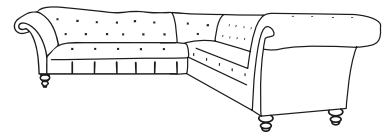

Oskar Italia

in Plush Velvet

LEARN MORE

Sink into velvet luxury

Frame	Hardwood supporting rails for longevity
Seat/ Back	Serpentine sprung base and pocket-sprung seat cushions deliver exceptional support and lasting comfort. Sink into expertly crafted cushions, combining high-density foam with responsive springs for the perfect balance of softness and support
Feet/Legs	Removeable turned hardwood legs
Dress options	Durable soft velvet, hardwearing and pet friendly

2 Corner 2

3 Seater

2 Seater

Dimensions (cms)	Width	Depth	Height	Seat Depth	Seat Height	Seat Width	Arm Height	Arm Width
4 Seater	245	109	82	78	45	130	75	38
3 Seater	206	109	82	78	45	130	75	38
2 Seater	185	109	82	78	45	110	75	38
2 Corner 2	270	109	82	78	45	200	75	38
LHF/RHF	266	183	82	84	45	190	75	38
Footstool	110	70	35	n/a	n/a	n/a	n/a	n/a