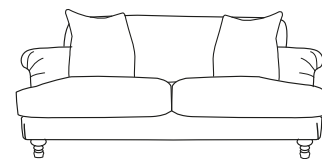

4 Seater Sofa

Loveseat

Armchair

Large Footstool

Dimensions (cms)	Width	Depth	Height	Seat Depth	Seat Height	Seat Width
4 Seater Sofa	240	110	88	75	45	62
3 Seater Sofa	210	110	88	75	45	62
2 Seater Sofa	180	110	88	75	45	62
Loveseat	122	110	88	75	45	62
Armchair	88	110	88	75	45	62
Large Footstool	88	83	44	n/a	n/a	n/a