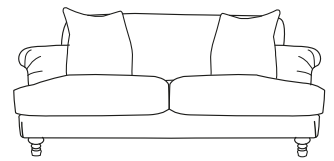

Truffle in Royal Velvet

LEARN MORE

Luxury looks, exceptional value

Frame	Hardwood supporting rails for longevity
Seat	Zig zag sprung seat topped with foam & feather wrapped cushions for balance of support and comfort
Back	Seat cushions are carefully filled with high quality foam for supportive comfort
Feet/Legs	Removable solid wood feet
Dress options	Royal Matte Velvet in a range of vibrant colours. Durable, family- and pet-friendly fabric with a 100,000-rub rating

4 Seater Sofa

Loveseat

Armchair

Large Footstool

Dimensions (cms)	Width	Depth	Height	Seat Depth	Seat Height	Seat Width
4 Seater Sofa	240	110	88	75	45	62
3 Seater Sofa	210	110	88	75	45	62
2 Seater Sofa	180	110	88	75	45	62
Loveseat	122	110	88	75	45	62
Armchair	88	110	88	75	45	62
Large Footstool	88	83	44	n/a	n/a	n/a